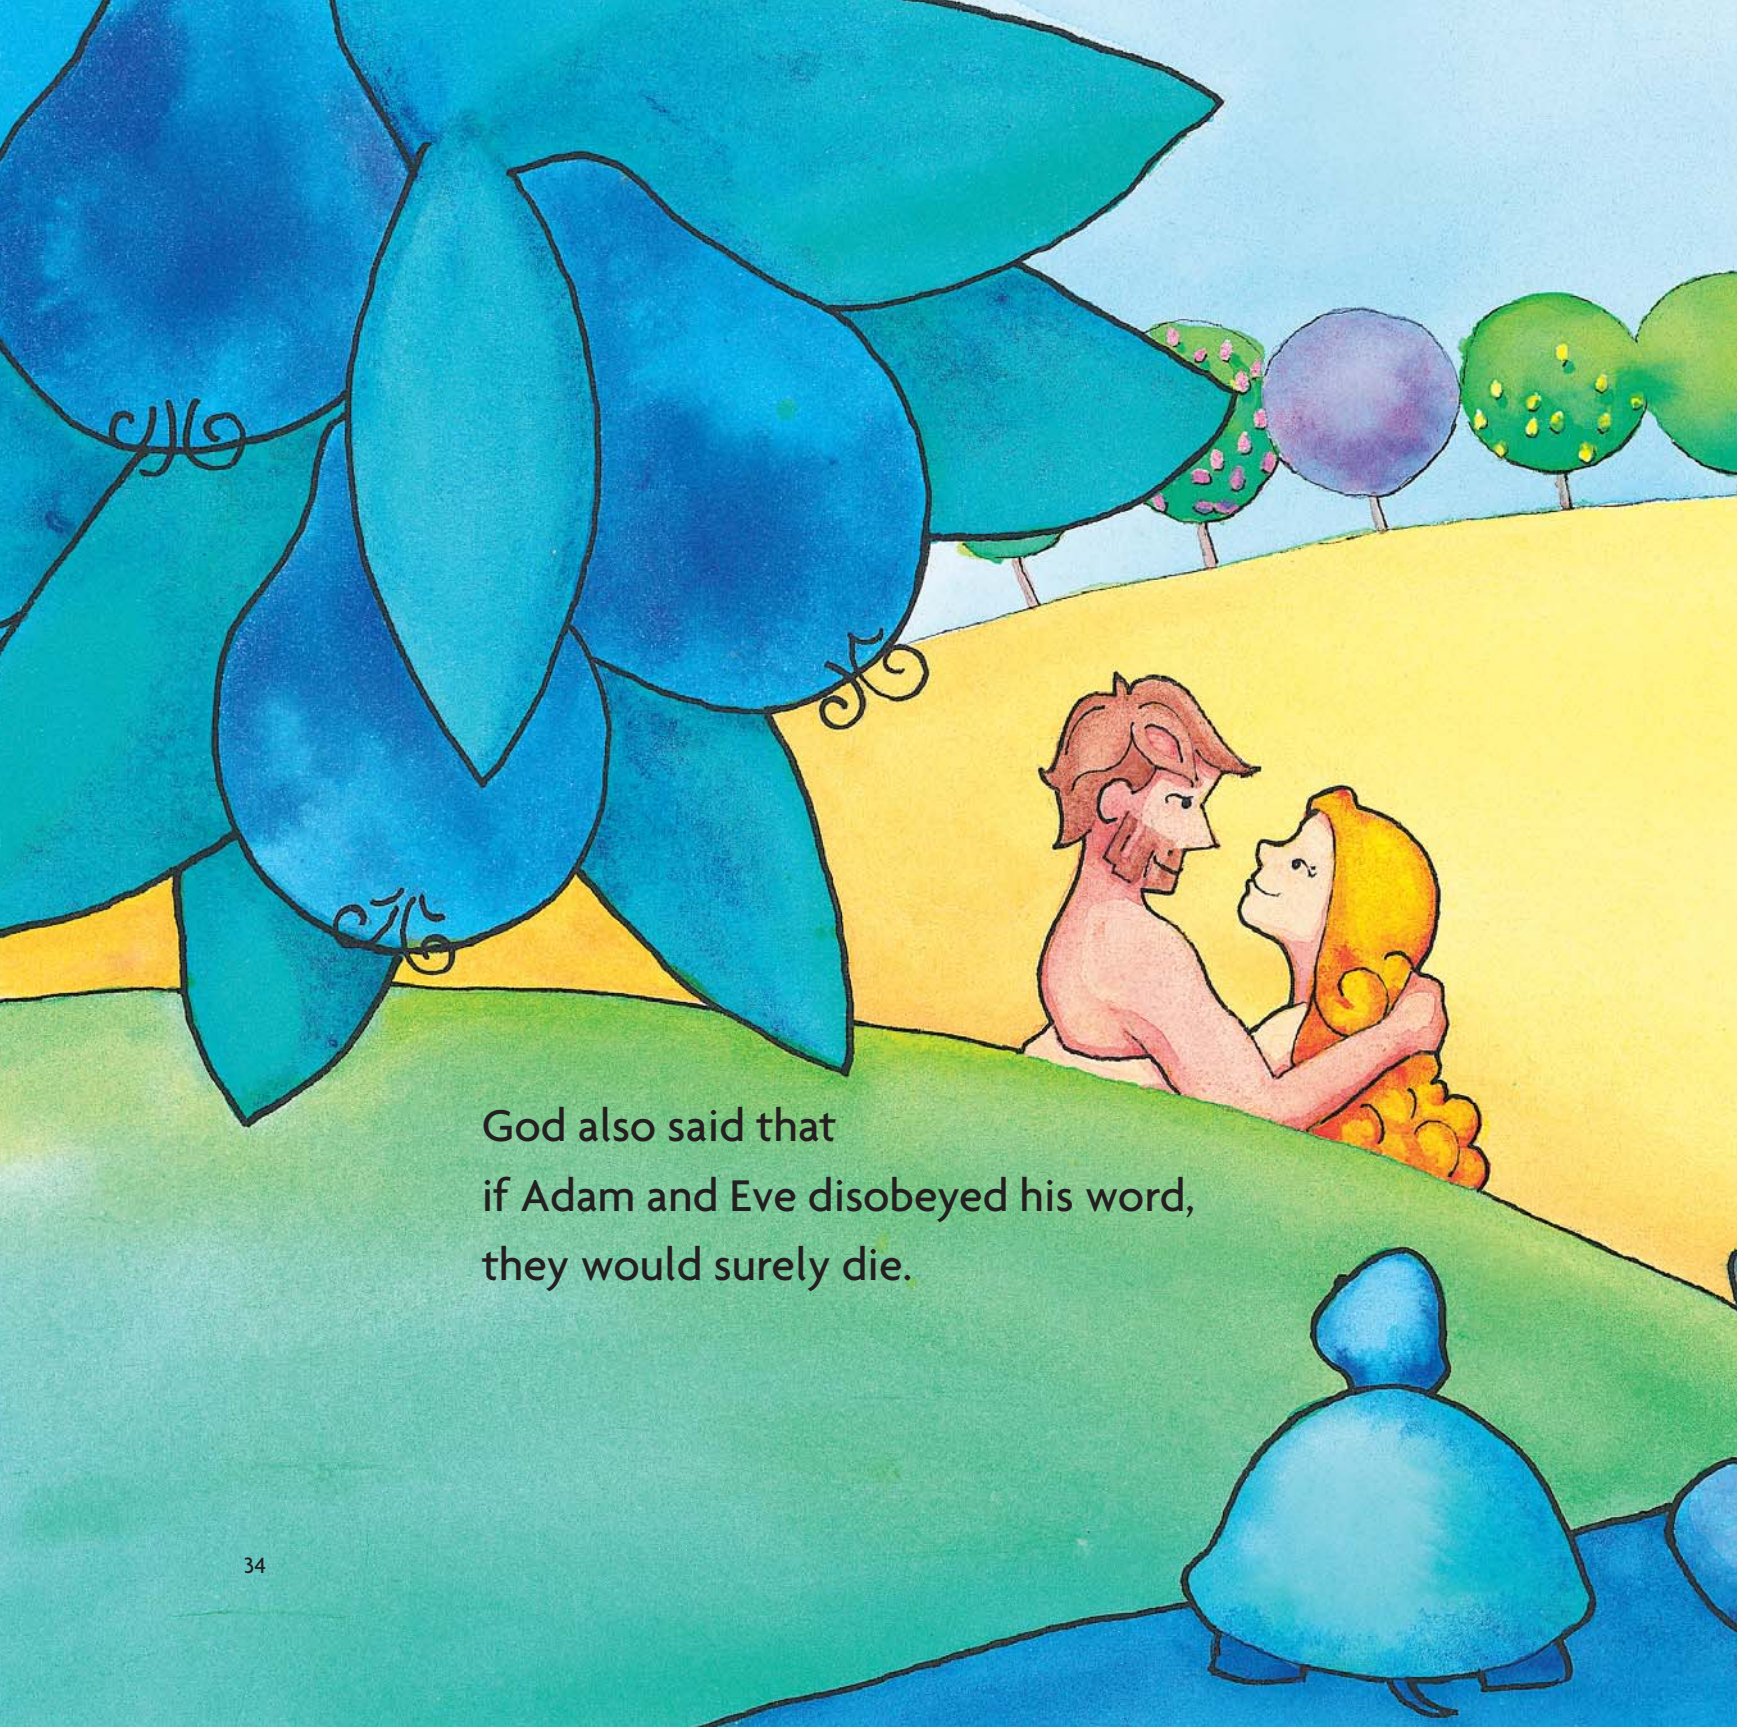

People!

Can you see Adam and Eve?

God put his people in the Garden of Eden.
They were made in the image of God.
They were to be the rulers of God's place.

Adam and Eve were very special to God.
Did you know that you are also very special to God?
You are special because you are made in his image too!

Being created in the image of God must have made Adam and Eve very, very happy.

God was happy too.
He was pleased with his world and his people
because he saw that they were very good.

Nothing was wrong.
Nothing was bad.
Nobody disobeyed God.

In the very good beginning,
everything and
everyone
knew how good God was.

God gave Adam and Eve good words to obey.
He told them not to eat from a special tree.
You see, God was teaching Adam and Eve
that he was their king,
that people were to obey God's word.

God also said that
if Adam and Eve disobeyed his word,
they would surely die.

So God's people, Adam and Eve,
lived in God's place, the Garden of Eden.
And they ruled God's world
by obeying his good word.