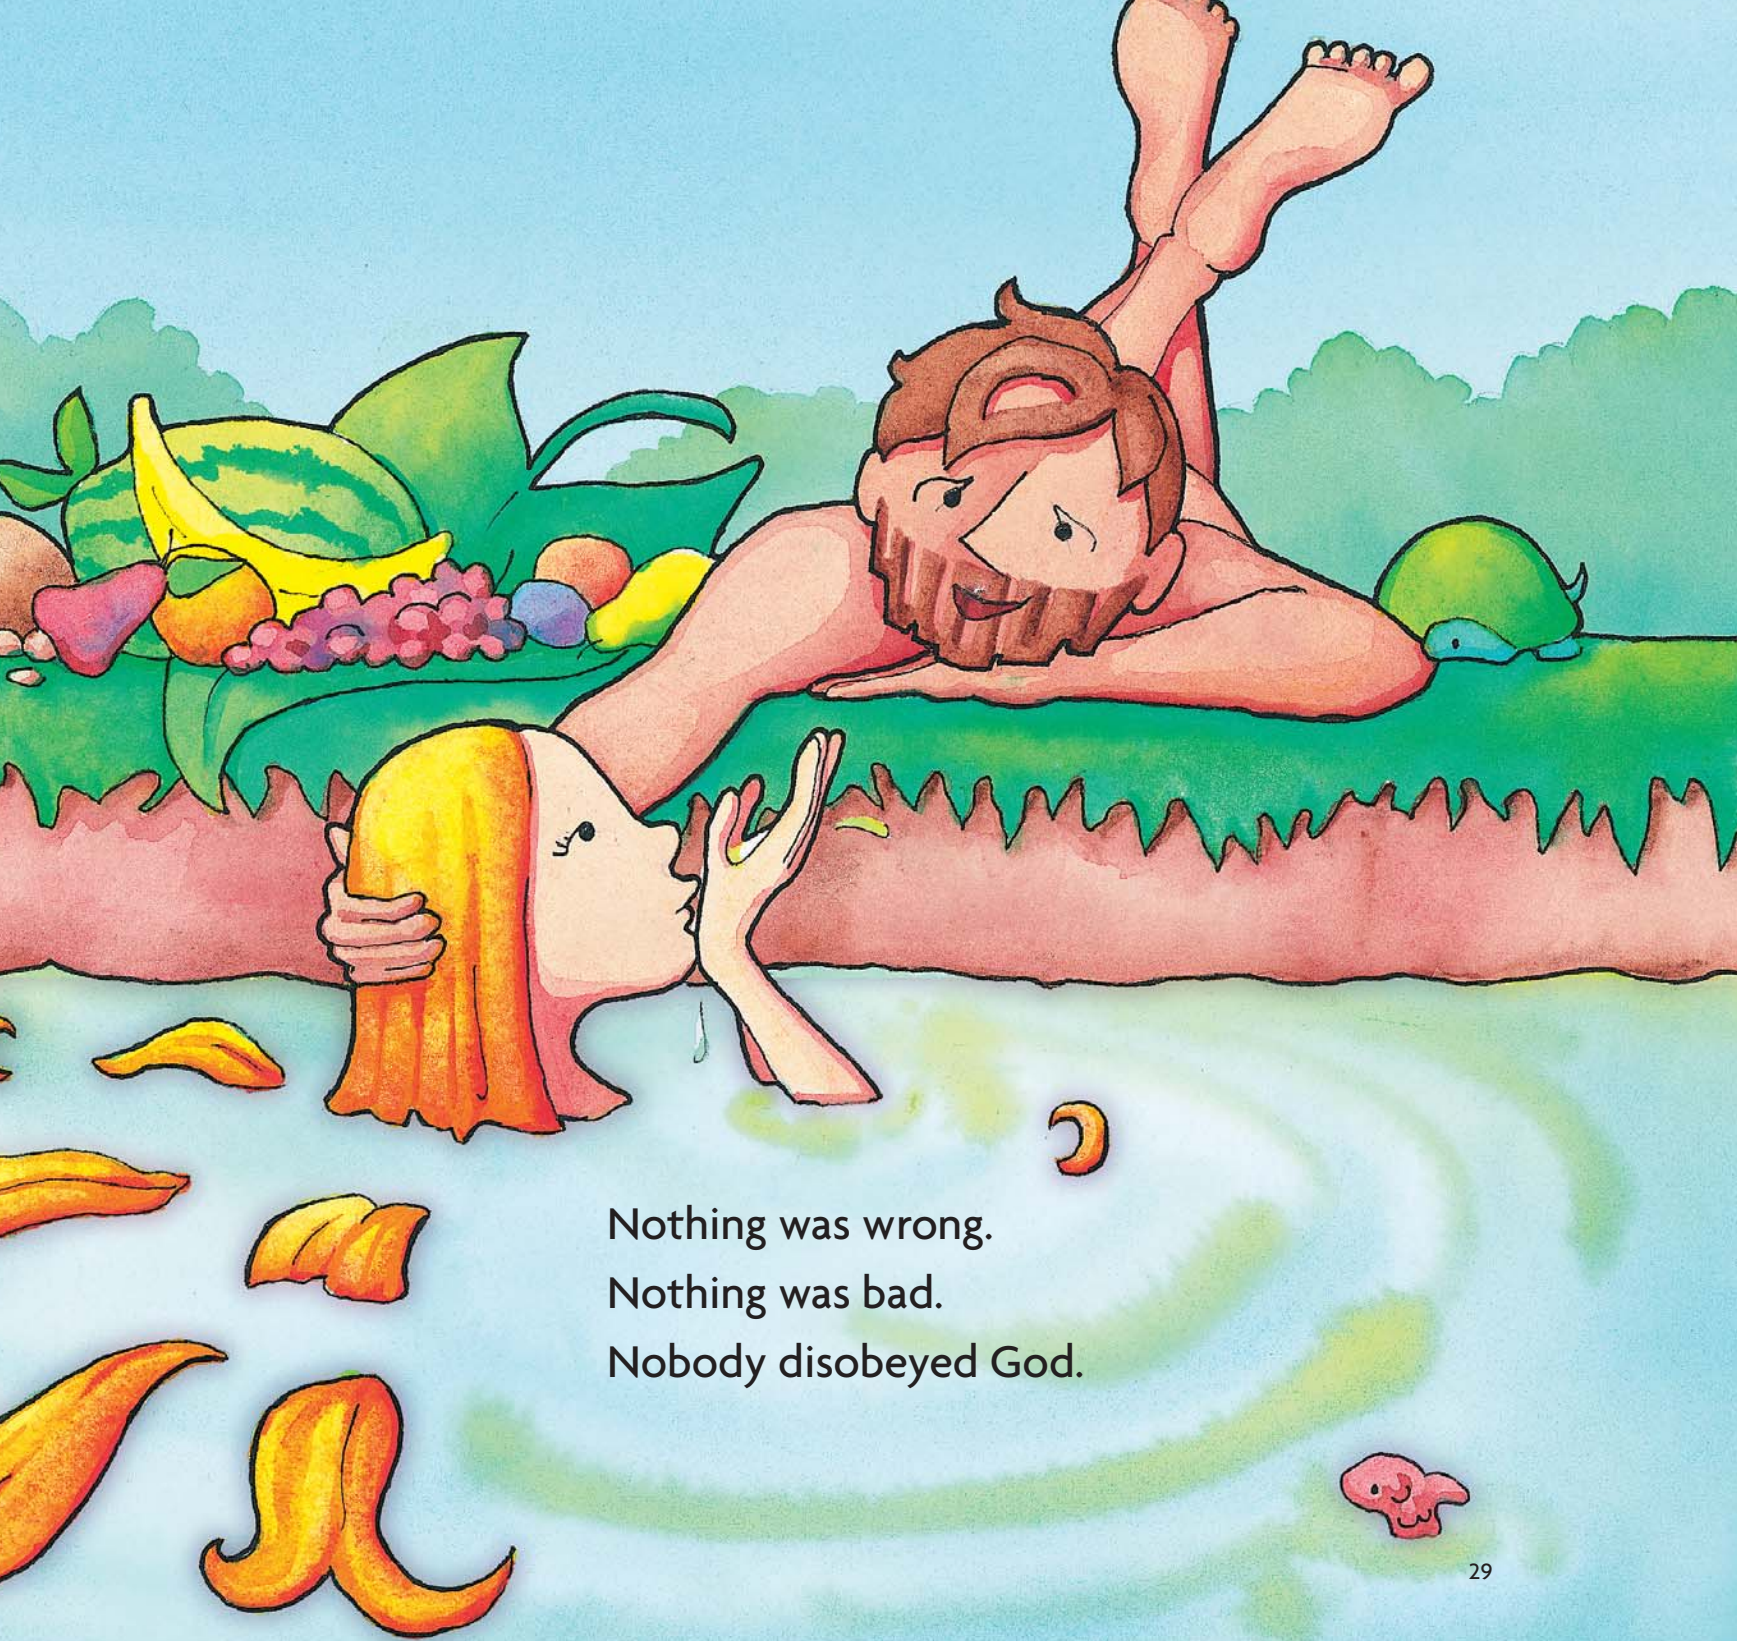

People!

Can you see Adam and Eve?

God put his people in the Garden of Eden.
They were made in the image of God.
They were to be the rulers of God's place.

Adam and Eve were very special to God.
Did you know that you are also very special to God?
You are special because you are made in his image too!

Being created in the image of God must have made Adam and Eve very, very happy.

God was happy too.
He was pleased with his world and his people
because he saw that they were very good.

Nothing was wrong.
Nothing was bad.
Nobody disobeyed God.

In the very good beginning,
everything and
everyone
knew how good God was.

God gave Adam and Eve good words to obey.
He told them not to eat from a special tree.
You see, God was teaching Adam and Eve
that he was their king,
that people were to obey God's word.